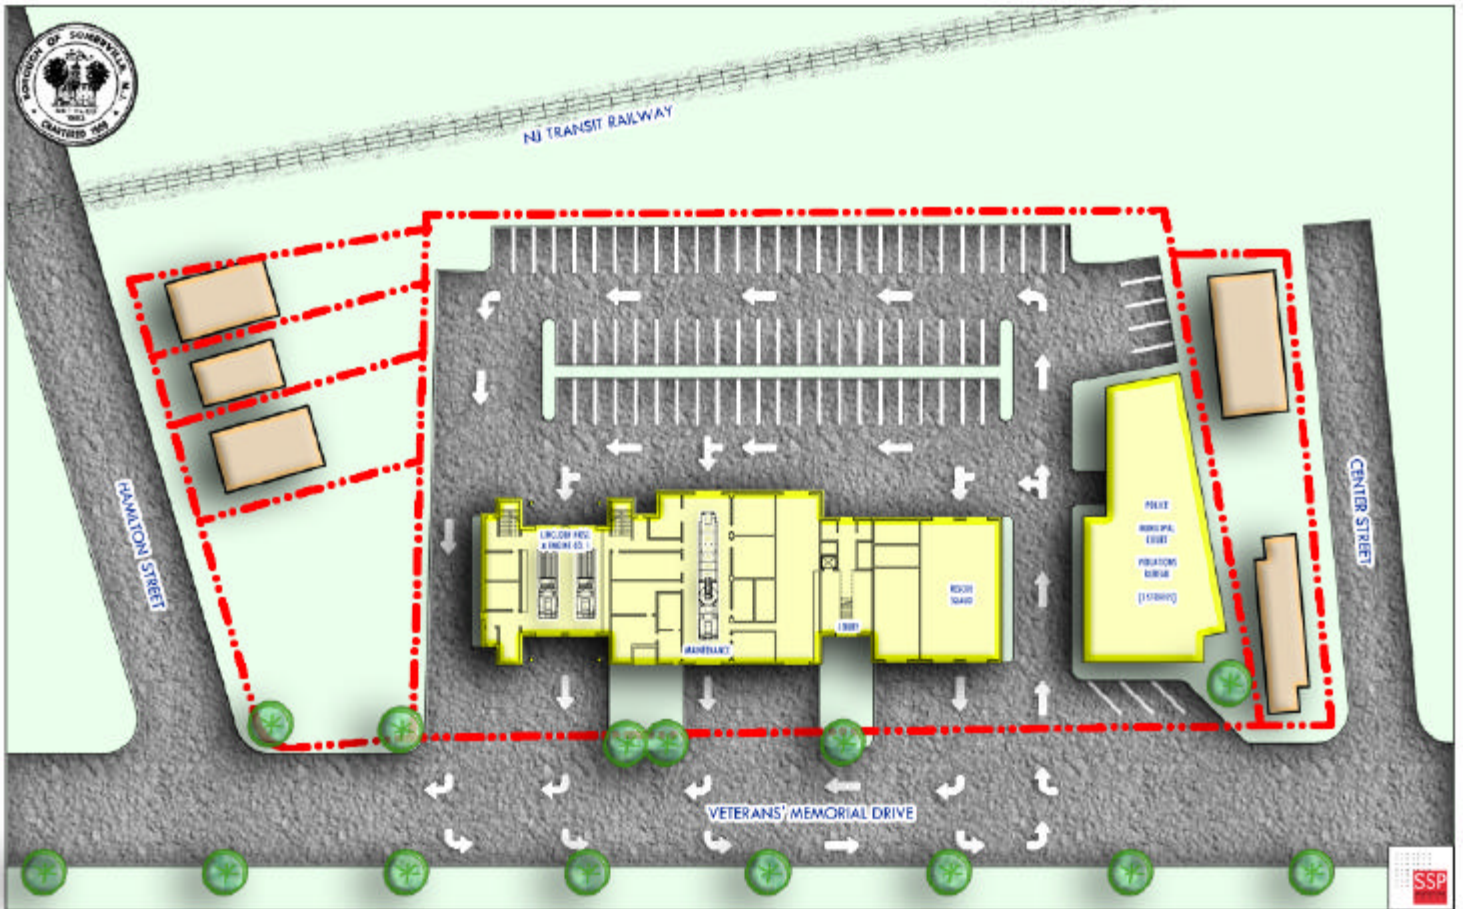

VETERANS' MEMORIAL DRIVE OPTION

PROPOSED SOMERVILLE EMERGENCY SERVICES COMPLEX - VETERANS' MEMORIAL DRIVE OPTION (lots 10-16 acquired)

PROPOSED HOOK & LADDER ADDITION AT WEST END HOSE COMPANY NO. 3 - WEST HIGH STREET (lot 8 acquired) - VETERANS' MEMORIAL DRIVE OPTION (lots 10-16 acquired)