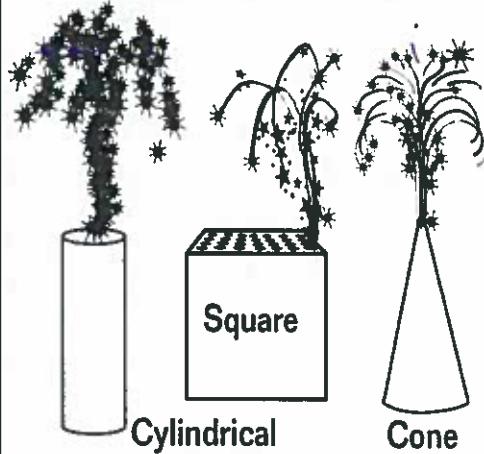

GROUND BASED SPARKLERS

-Emits Showers of Sparks-

Cylindrical

Cone

CAUTION Emits Showers of Sparks

USE ONLY UNDER CLOSE ADULT SUPERVISION. FOR OUTDOOR USE ONLY. PLACE UPRIGHT ON GROUND. LIGHT FUSE AND GET AWAY. DO NOT HOLD IN HAND.

NOVELTIES

(BLACK PELLET EMITS BLACK ASH)

CAUTION FLAMMABLE
USE ONLY UNDER CLOSE ADULT SUPERVISION. FOR OUTDOOR USE ONLY. DO NOT PUT IN MOUTH. LAY ON GROUND. LIGHT PELLET.

CAUTION
USE ONLY UNDER CLOSE ADULT SUPERVISION. FOR OUTDOOR USE ONLY. DO NOT PUT IN MOUTH. THROW ON GRASS OR AGAINST HARD SURFACE NOT RECOMMENDED FOR CHILDREN UNDER 8 YEARS OF AGE.

PARTY POPPER EMITS SHOWERS OF CONFETTI

PARTY POPPERS - BOTTLE/CONE TYPE

CAUTION FLAMMABLE

USE ONLY UNDER CLOSE ADULT SUPERVISION. DO NOT POINT EITHER END TOWARD FACE OR OTHER PERSON. HOLD IN HAND - JERK STRING

PARTY POPPERS - PISTOL TYPE

CAUTION FLAMMABLE

CAUTION FLAMMABLE

USE ONLY UNDER CLOSE ADULT SUPERVISION. FOR OUTDOOR USE ONLY. DO NOT HOLD IN HAND. PLACE ON HARD LEVEL SURFACE. LIGHT FUSE AND GET AWAY