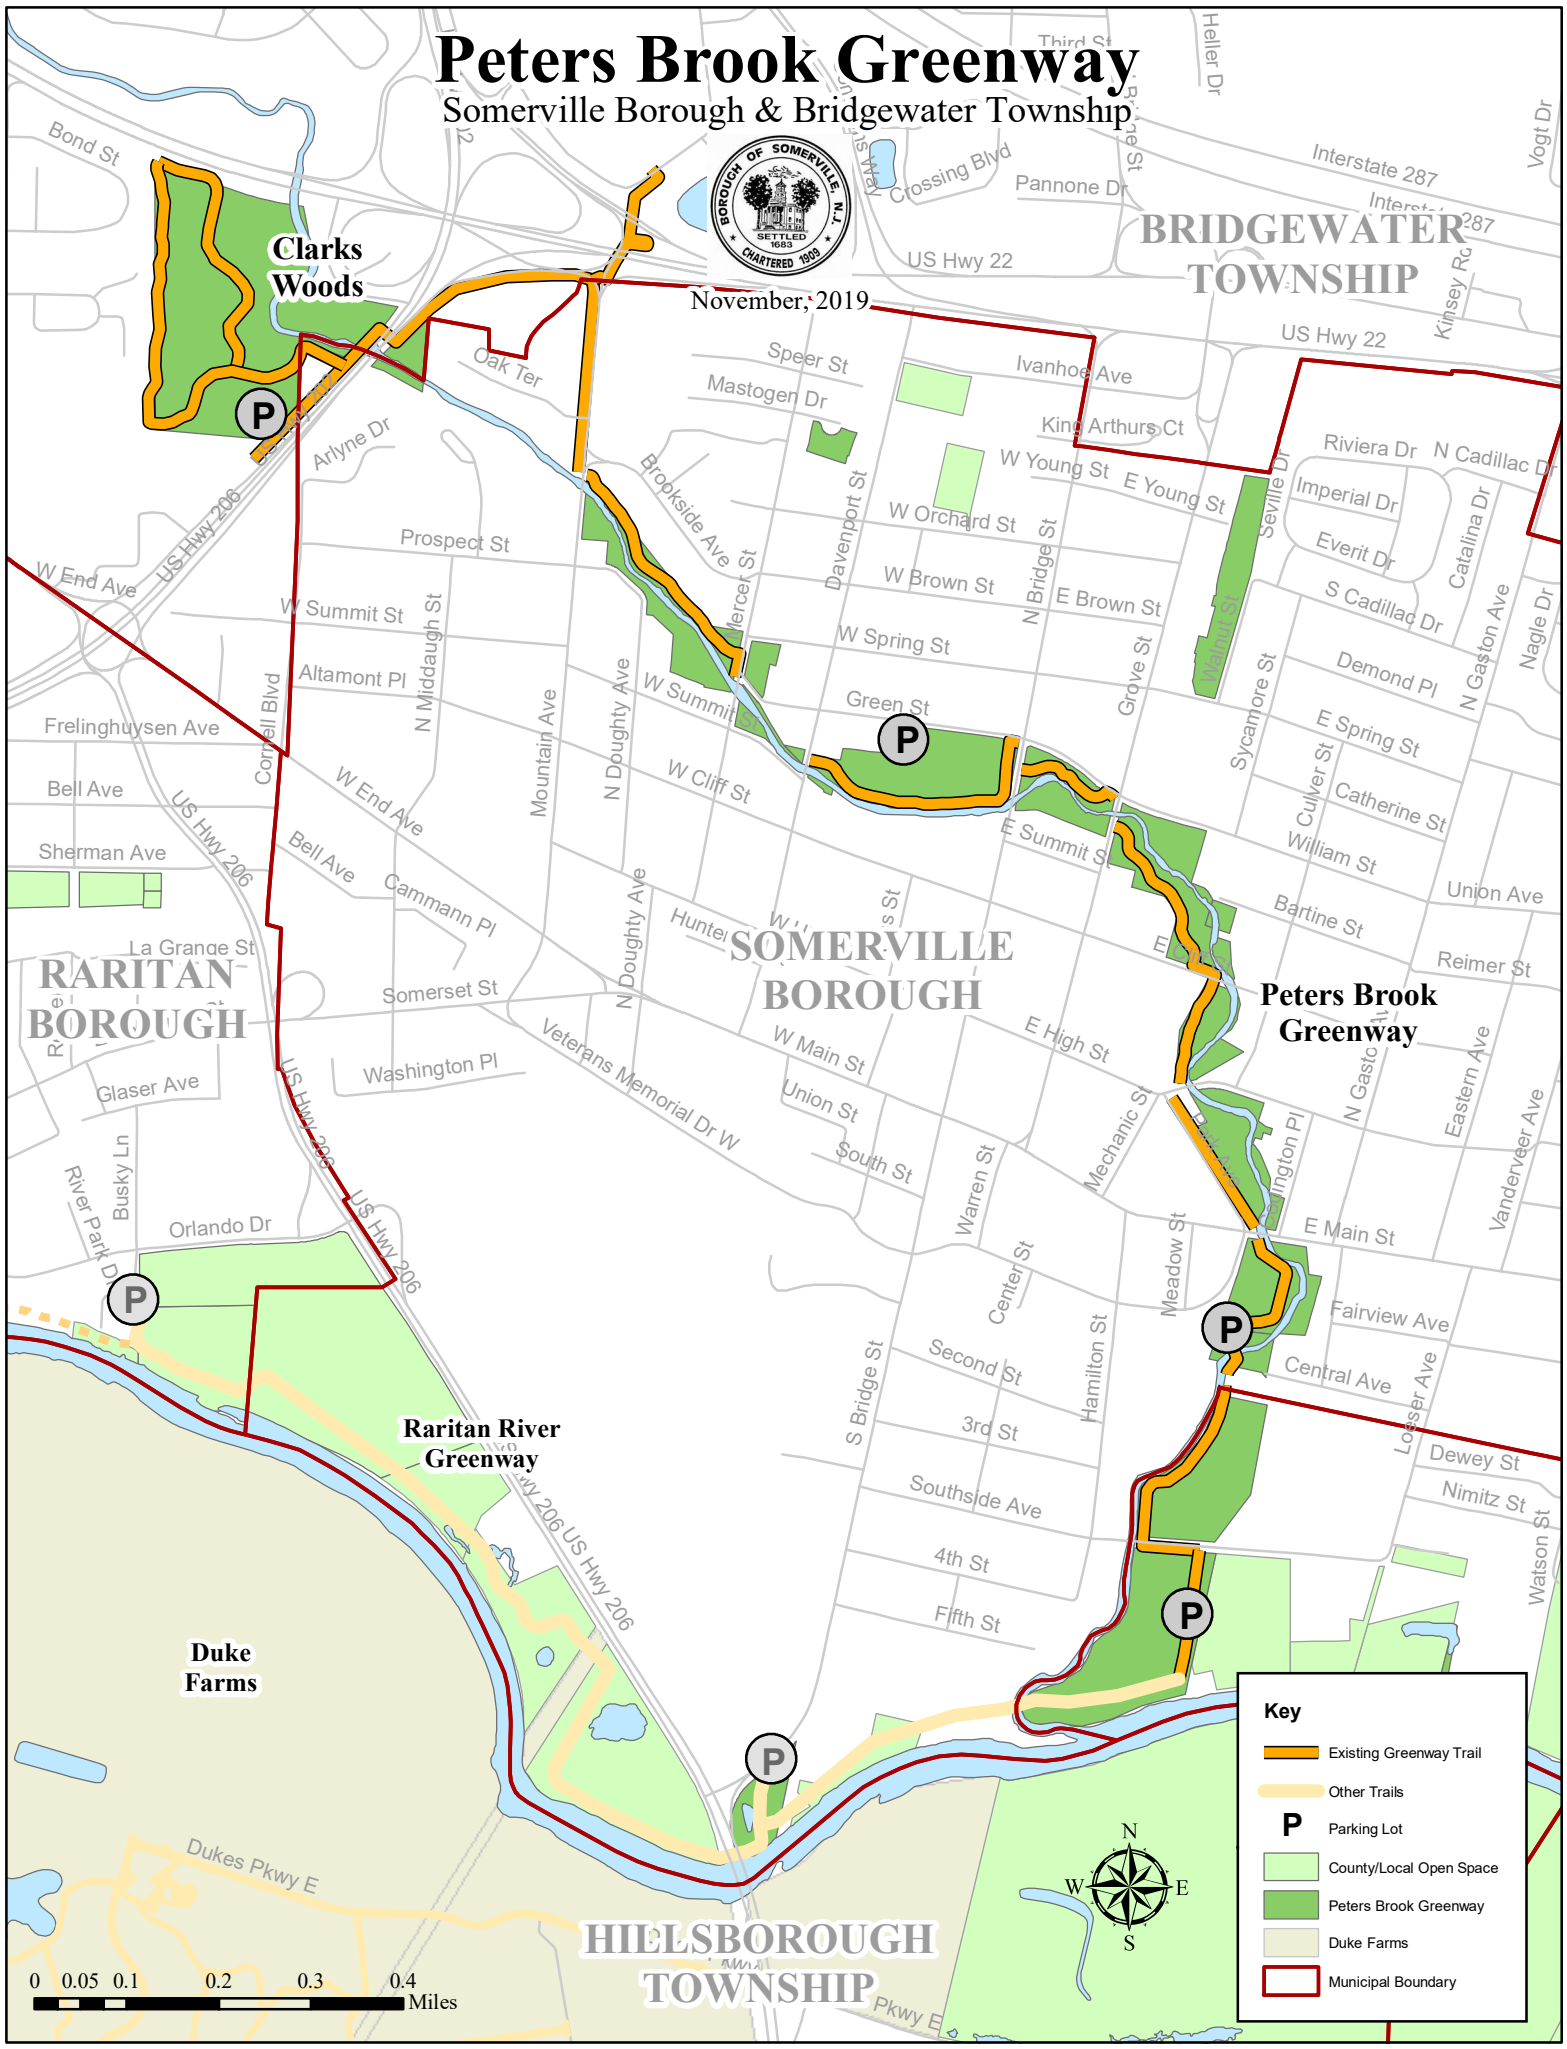

# Peters Brook Greenway

## Somerville Borough & Bridgewater Township

November, 2019

**BRIDGEWATER TOWNSHIP**

Key	
	Existing Greenway Trail
	Other Trails
	Parking Lot
	County/Local Open Space
	Peters Brook Greenway
	Duke Farms
	Municipal Boundary

**HILLSBOROUGH TOWNSHIP**

**RARITAN BOROUGH**

**SOMERVILLE BOROUGH**

**Peters Brook Greenway**

**Raritan River Greenway**

**Duke Farms**

**Clarks Woods**