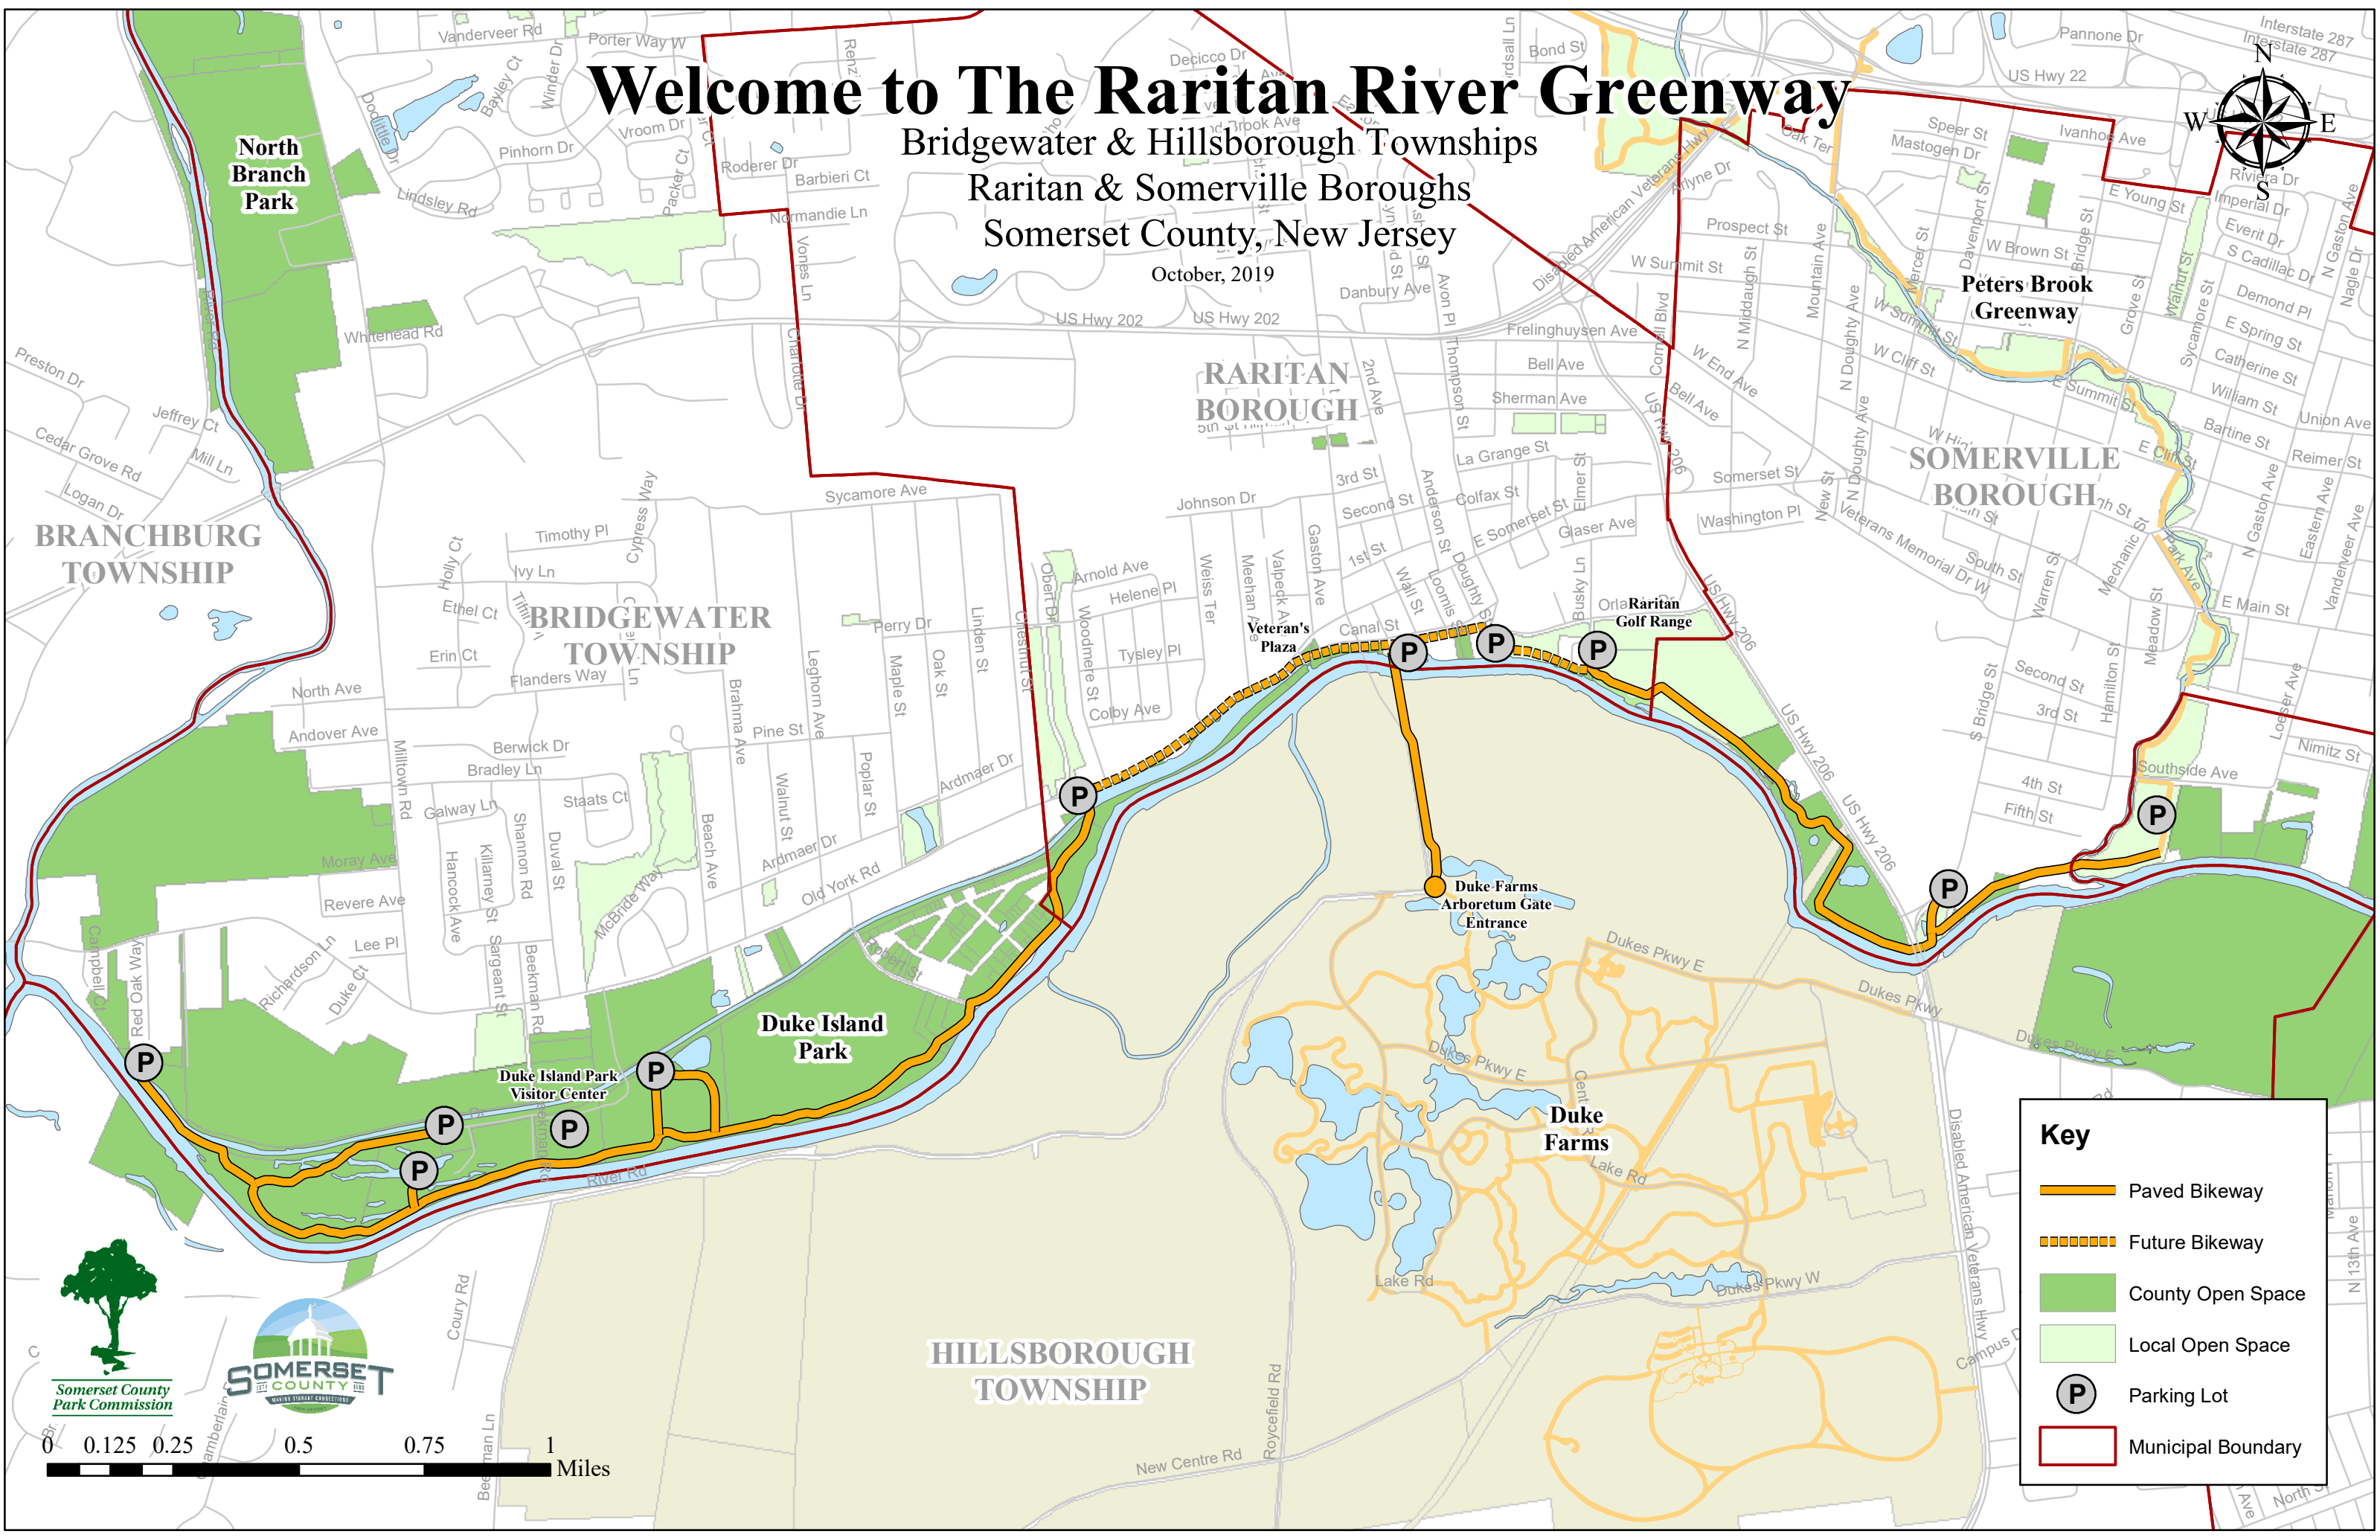

# Welcome to The Raritan River Greenway

Bridgewater & Hillsborough Townships  
Raritan & Somerville Boroughs  
Somerset County, New Jersey

October, 2019

**Key**

- Paved Bikeway
- Future Bikeway
- County Open Space
- Local Open Space
- Parking Lot
- Municipal Boundary

Somerset County Park Commission

SOMERSET COUNTY  
MAKING STRONG CONNECTIONS

0 0.125 0.25 0.5 0.75 1 Miles